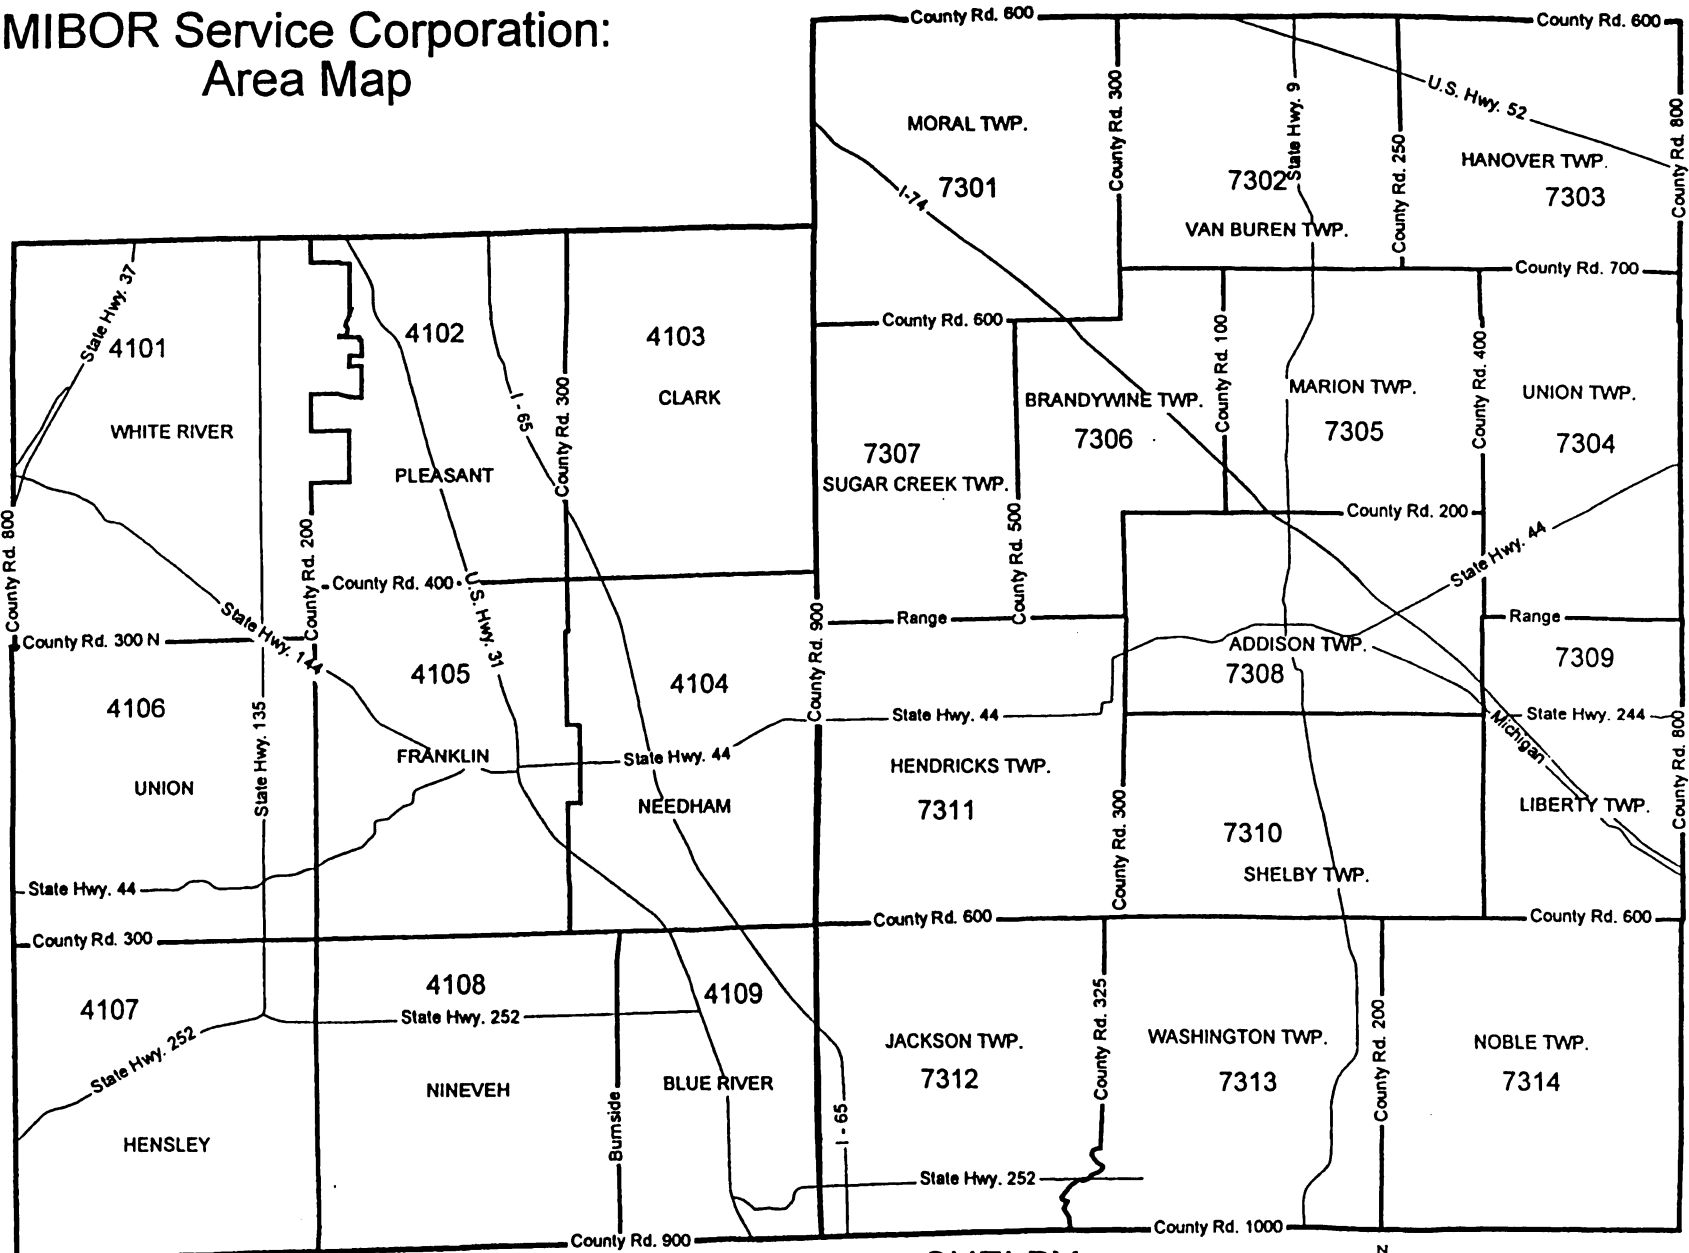

MIBOR Service Corporation: Area Map

MONTGOMERY
COUNTY

BOONE COUNTY

MIBOR Service Corporation: Area Map

Developed by the POLS CENTER, 1995

MIBOR Service Corporation: Area Map

MARION
COUNTY

HANCOCK
COUNTY

Miles

MIBOR Service Corporation: Area Map

PUTNAM COUNTY

MIBOR Service Corporation:
Area Map

BROWN
COUNTY

Source: The Polis Center, 2000.

MIBOR Service Corporation: Area Map

**JOHNSON
COUNTY**

**SHELBY
COUNTY**

Developed by the POLI Center, 1995

MIBOR Service Corporation: Area Map

Miles

Developed by M. Paul CHIEK, 1996