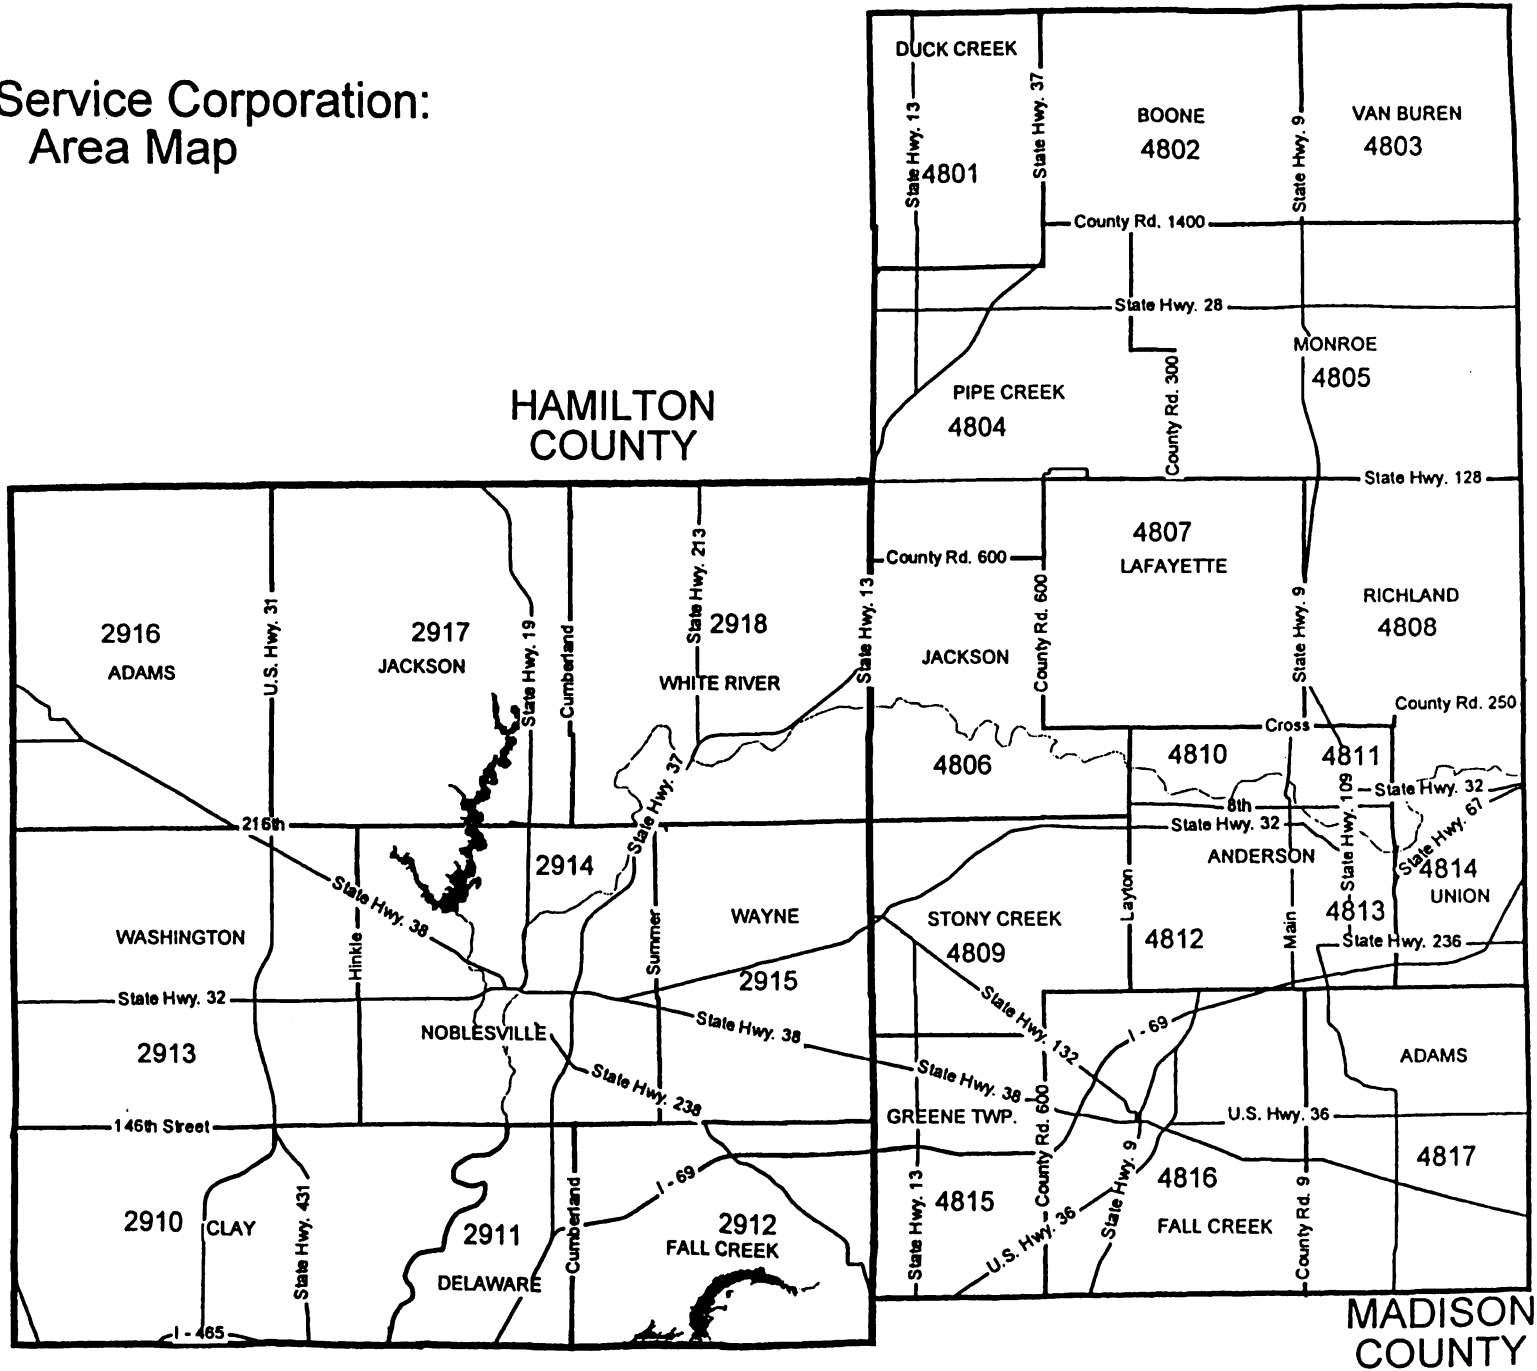

MIBOR Service Corporation: Area Map

MONTGOMERY
COUNTY

BOONE COUNTY

MIBOR Service Corporation: Area Map

Developed by the POLS CENTER, 1995

MIBOR Service Corporation: Area Map

MARION
COUNTY

HANCOCK
COUNTY

Miles

MIBOR Service Corporation: Area Map

PUTNAM COUNTY

MIBOR Service Corporation:
Area Map

BROWN
COUNTY

Source: The Polis Center, 2000.

MIBOR Service Corporation: Area Map

**JOHNSON
COUNTY**

**SHELBY
COUNTY**

Developed by the POLI Center, 1995

MIBOR Service Corporation: Area Map

Miles

Developed by M. Paul CHIEK, 1996