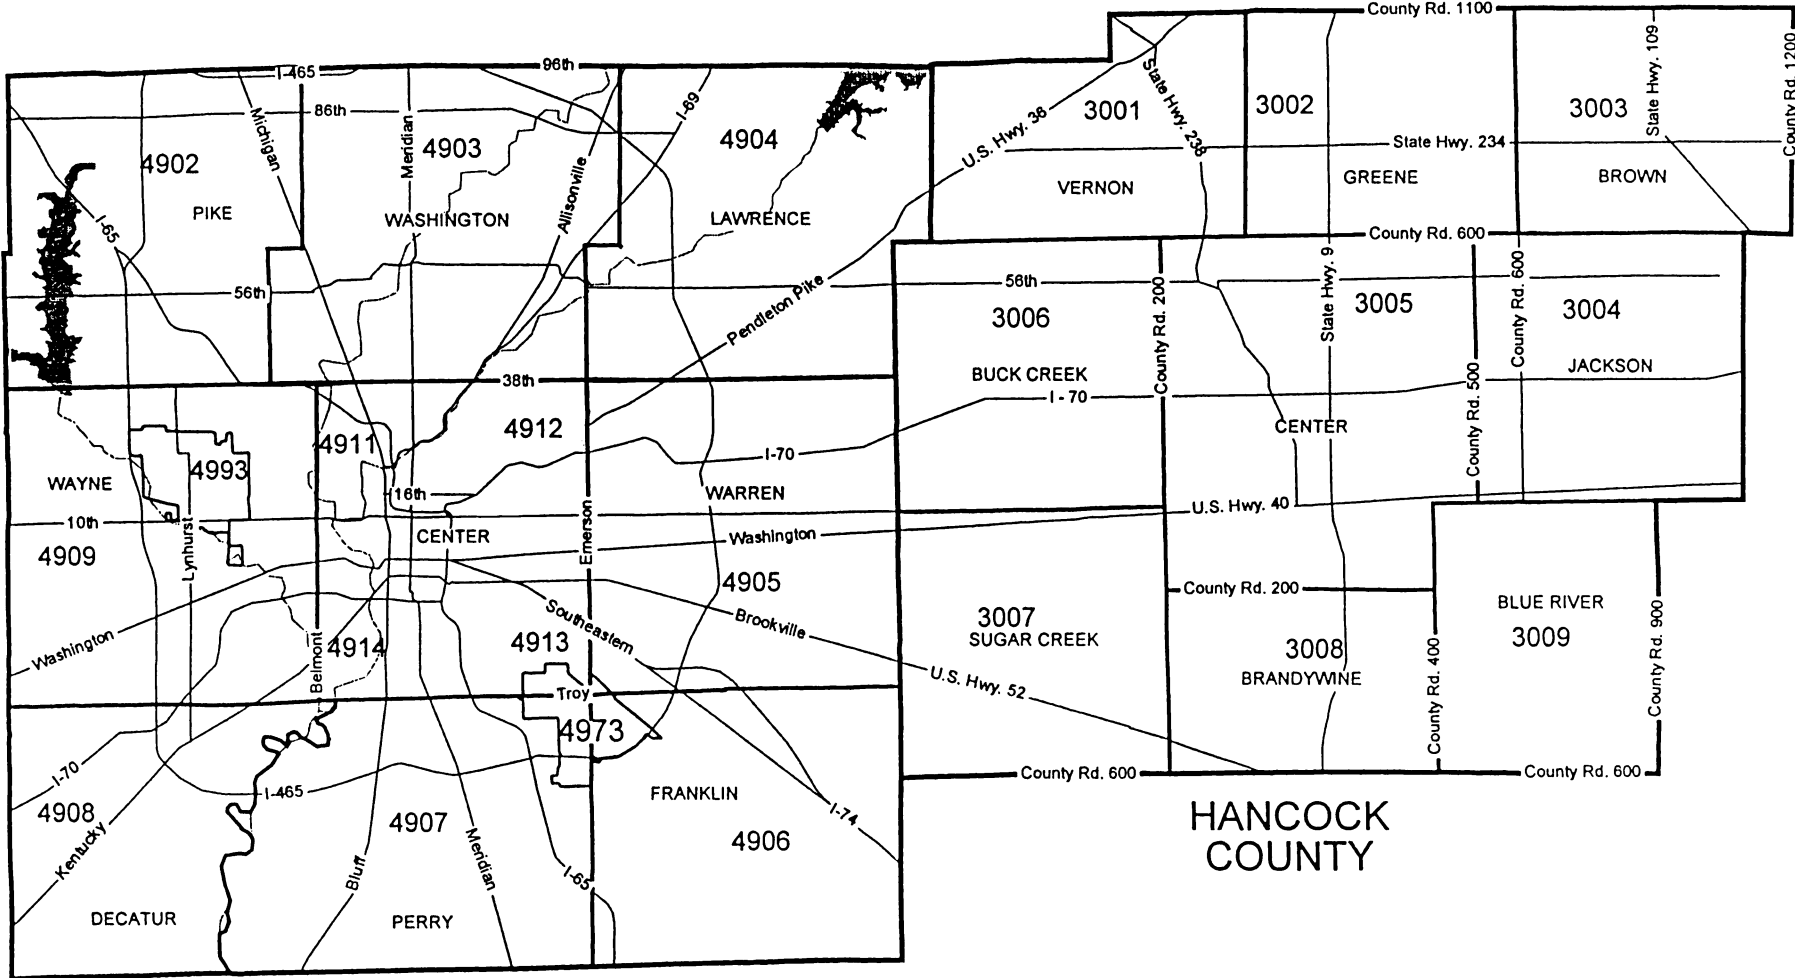

MIBOR Service Corporation: Area Map

MONTGOMERY
COUNTY

BOONE COUNTY

MIBOR Service Corporation: Area Map

Developed by the POLS CENTER, 1995

MIBOR Service Corporation: Area Map

MARION
COUNTY

HANCOCK
COUNTY

Miles

MIBOR Service Corporation: Area Map

PUTNAM COUNTY

MIBOR Service Corporation:
Area Map

BROWN
COUNTY

Source: The Polis Center, 2000.

MIBOR Service Corporation: Area Map

**JOHNSON
COUNTY**

**SHELBY
COUNTY**

Developed by the POLI Center, 1995

MIBOR Service Corporation: Area Map

Miles

Developed by M. Paul CHIEK, 1996