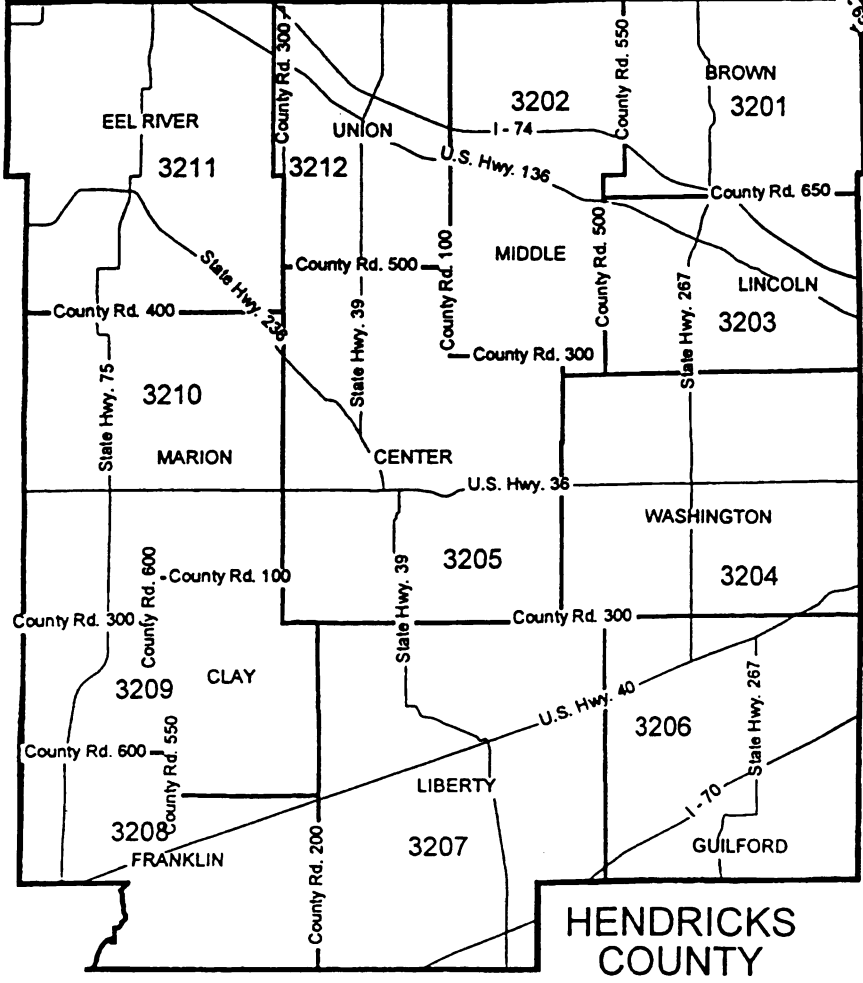

MIBOR Service Corporation: Area Map

MONTGOMERY
COUNTY

BOONE COUNTY

MIBOR Service Corporation: Area Map

Developed by the POLS CENTER, 1995

MIBOR Service Corporation: Area Map

MARION
COUNTY

HANCOCK
COUNTY

Miles

MIBOR Service Corporation: Area Map

PUTNAM COUNTY

MIBOR Service Corporation:
Area Map

BROWN
COUNTY

Source: The Polis Center, 2000.

MIBOR Service Corporation: Area Map

**JOHNSON
COUNTY**

**SHELBY
COUNTY**

Developed by the POLI Center, 1995

MIBOR Service Corporation: Area Map

Miles

Developed by M. Paul CHIEK, 1996