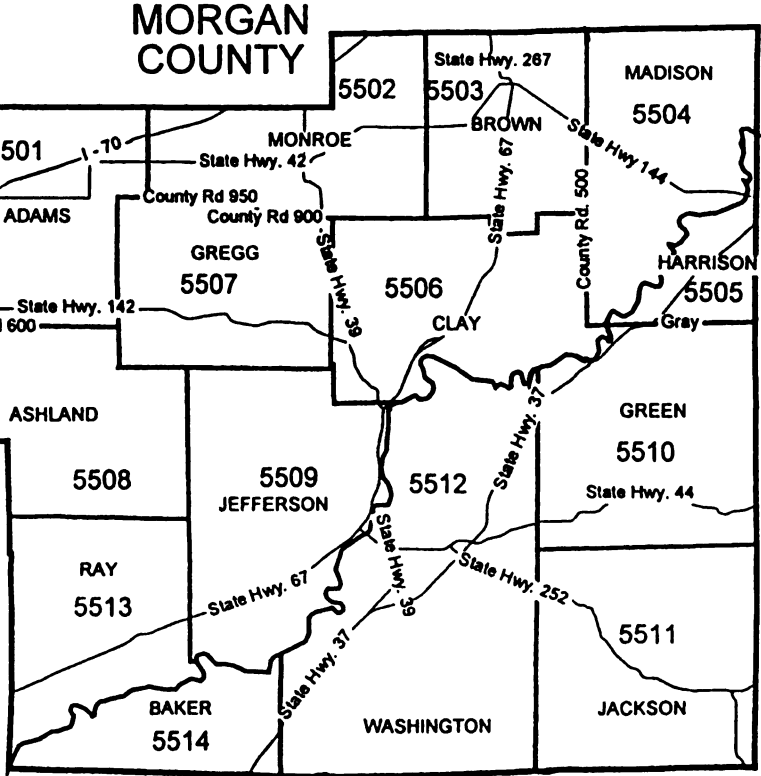

MIBOR Service Corporation: Area Map

MONTGOMERY
COUNTY

BOONE COUNTY

MIBOR Service Corporation: Area Map

Developed by the POLS CENTER, 1995

MIBOR Service Corporation: Area Map

MARION
COUNTY

HANCOCK
COUNTY

Miles

MIBOR Service Corporation: Area Map

PUTNAM COUNTY

MIBOR Service Corporation:
Area Map

BROWN
COUNTY

Source: The Polis Center, 2000.

MIBOR Service Corporation: Area Map

**JOHNSON
COUNTY**

**SHELBY
COUNTY**

Developed by the POLI Center, 1995

MIBOR Service Corporation: Area Map

Miles

Developed by M. Paul CHIEK, 1996