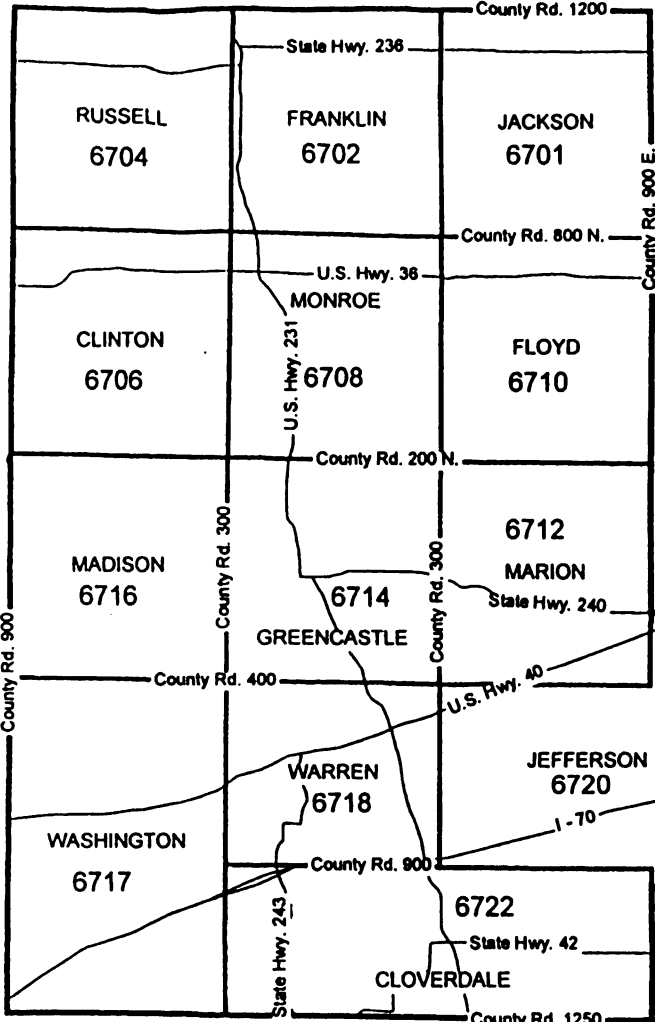

MIBOR Service Corporation: Area Map

MONTGOMERY
COUNTY

BOONE COUNTY

MIBOR Service Corporation: Area Map

Developed by the POLS CENTER, 1995

MIBOR Service Corporation: Area Map

MARION
COUNTY

HANCOCK
COUNTY

Miles

MIBOR Service Corporation: Area Map

PUTNAM COUNTY

MIBOR Service Corporation:
Area Map

BROWN
COUNTY

Source: The Polis Center, 2000.

MIBOR Service Corporation: Area Map

**JOHNSON
COUNTY**

**SHELBY
COUNTY**

Developed by the POLI Center, 1995

MIBOR Service Corporation: Area Map

Miles

Developed by M. Paul CHIEK, 1996