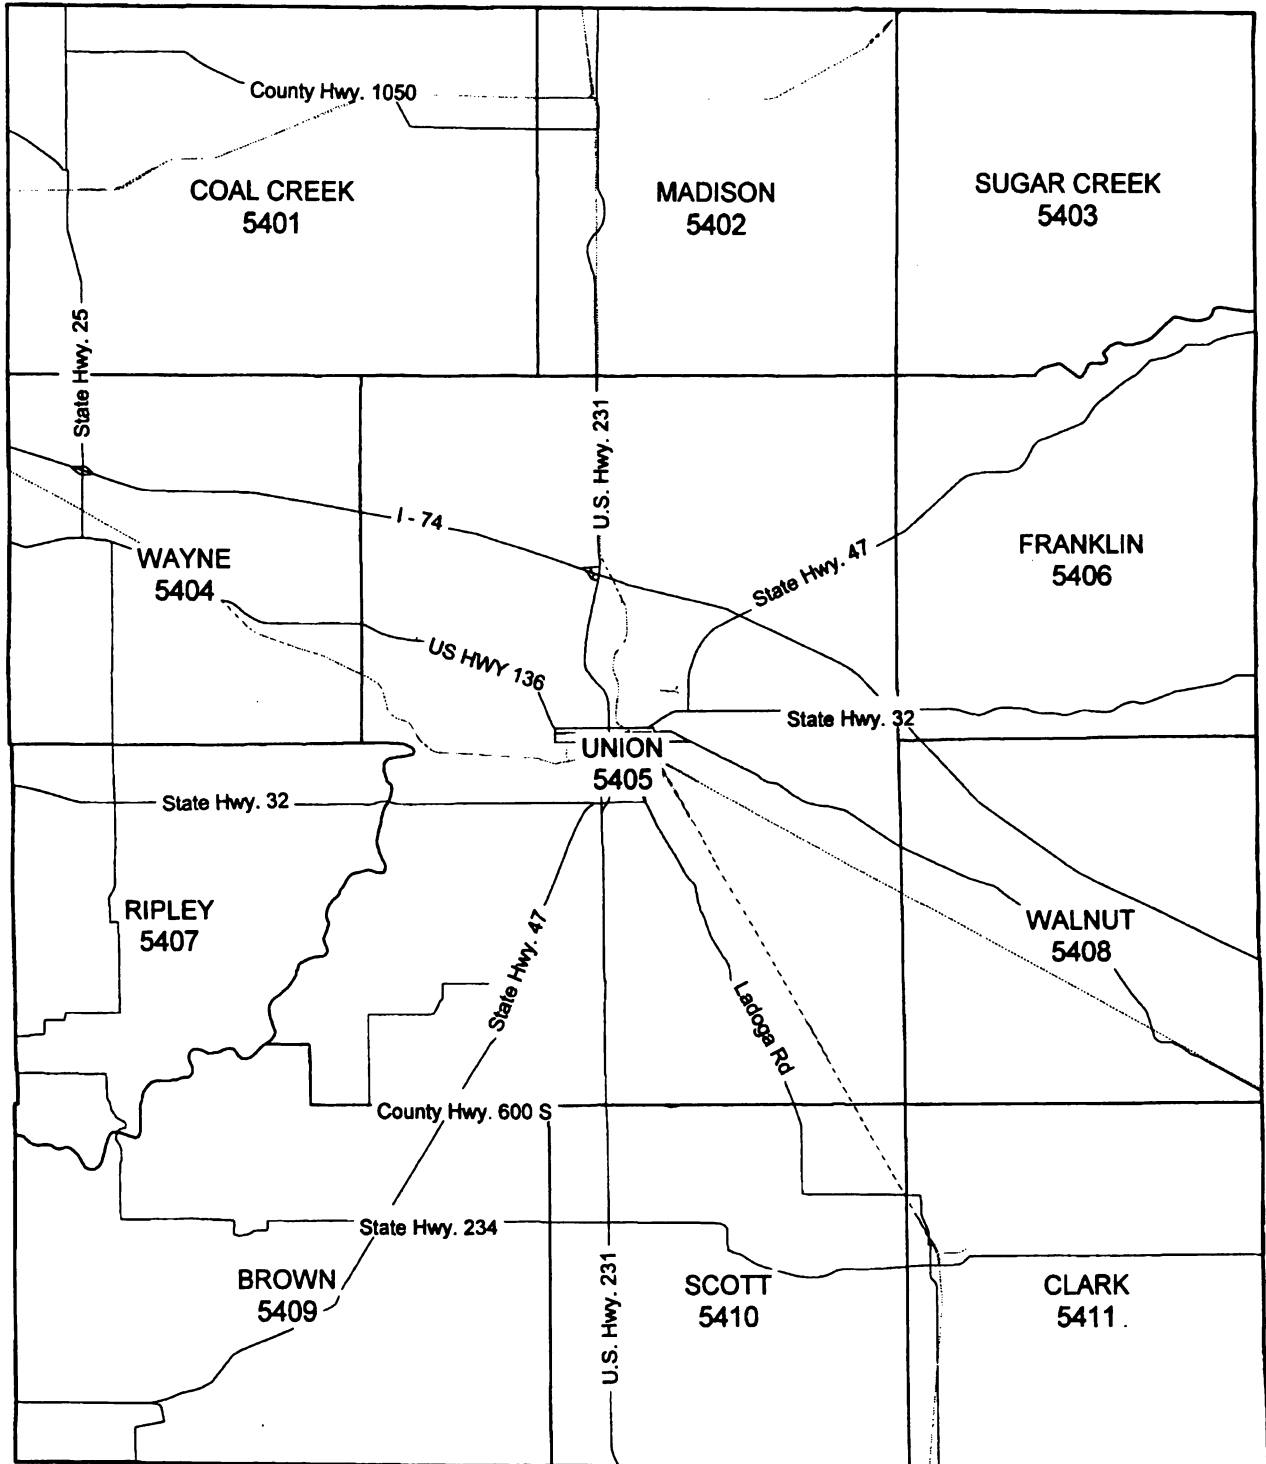

MIBOR Service Corporation: Area Map

MONTGOMERY
COUNTY

BOONE COUNTY

MIBOR Service Corporation: Area Map

Developed by the POLS CENTER, 1995

MIBOR Service Corporation: Area Map

MARION
COUNTY

HANCOCK
COUNTY

Miles

MIBOR Service Corporation: Area Map

PUTNAM COUNTY

MIBOR Service Corporation:
Area Map

BROWN
COUNTY

Source: The Polis Center, 2000.

MIBOR Service Corporation: Area Map

**JOHNSON
COUNTY**

**SHELBY
COUNTY**

Developed by the POLI Center, 1995

MIBOR Service Corporation: Area Map

Miles

Developed by M. Paul CHIEK, 1996