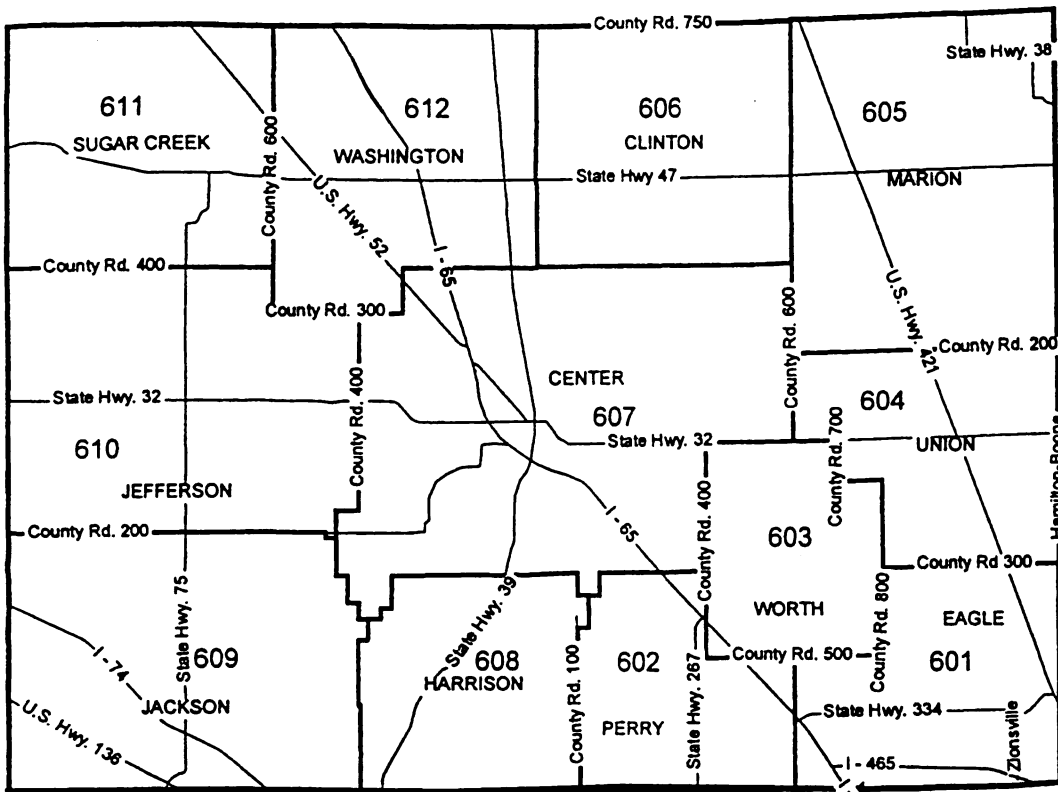

MIBOR Service Corporation: Area Map

MONTGOMERY
COUNTY

BOONE COUNTY

MIBOR Service Corporation: Area Map

Developed by the POLS CENTER, 1995

MIBOR Service Corporation: Area Map

MARION
COUNTY

HANCOCK
COUNTY

Miles

MIBOR Service Corporation: Area Map

PUTNAM COUNTY

MIBOR Service Corporation:
Area Map

BROWN
COUNTY

Source: The Polis Center, 2000.

MIBOR Service Corporation: Area Map

**JOHNSON
COUNTY**

**SHELBY
COUNTY**

Developed by the POLI Center, 1995

MIBOR Service Corporation: Area Map

Miles

Developed by M. Paul CHIEK, 1996